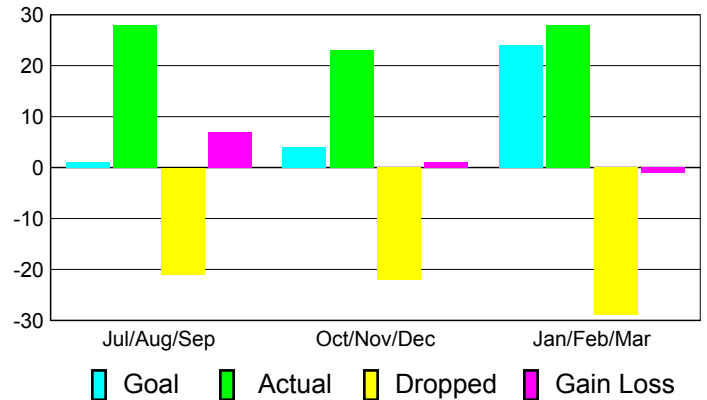

Membership Results 2010-2011

Goal, New, Dropped, Gain/Loss

Comparison of Membership Gain/Loss

Current Year Compared to the Previous Year