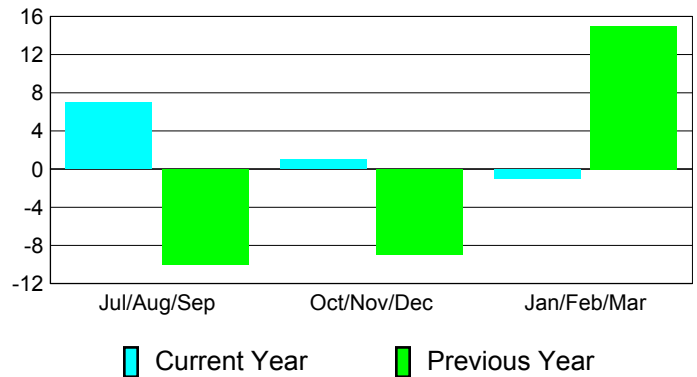

**Membership Results
2010-2011**

**Membership
2009-2010**

Month	Net Memb Goal	Actual New Memb	Actual Dropped Memb	Gain/Loss of Memb	Gain/Loss of Memb
Jul/Aug/Sep	1	28	-21	7	-10
Oct/Nov/Dec	4	23	-22	1	-9
Jan/Feb/Mar	24	28	-29	-1	15
Totals	29	79	-72	7	-4

Membership Results 2010-2011

Goal, New, Dropped, Gain/Loss

Comparison of Membership Gain/Loss

Current Year Compared to the Previous Year

Gender Comparison 2010-2011

Jul/Aug/Sep

Oct/Nov/Dec

Jan/Feb/Mar